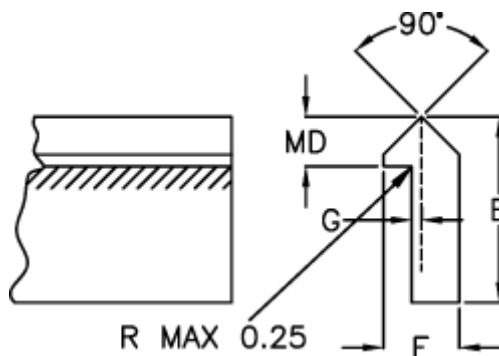

Data Sheet

Article number: 055511000

Description: Single edge track T1SS 1000mm

Measures

E = 11.09

F = 4.74

G = 0.78

Kg/m = 0.272

MD(T) = 3.17